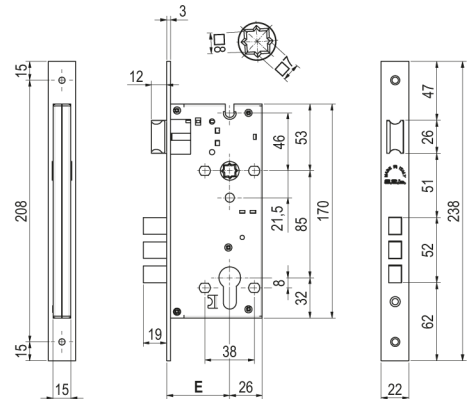

**STANDARD FINISHINGS**

- Front plate, Bolt, Latch OLV

**DOTAZIONE**

- Contropiastra con aletta Art. 357 OLV
- Vaschetta copripresata scrocco e catenaccio Art. C371
- Viti di fissaggio
- CILINDRO ESCLUSO

**ACCESSORIES**

- Striking plate with tab Art. 357 OLV
- Plastic bolt and latch milling cover Art. C371
- Fixing screws
- CYLINDER NOT INCLUDED

Serie **3200**

Serrature da infilare a cilindro | Scatola Chiusa  
Mortice locks for profile cylinder | Closed lock case

3200/85  
3205/85

Catenaccio Antistrappo e Scrocco | 1-2 Mandate | Azionamento a cilindro

Tamper proof bolt and latch | 1-2 Turns | Cylinder movement

Codice Code	Finitura Finishing						
03200 85 45 ___ 7	---						45
03200 85 50 ___ 7	---						50
03200 85 60 ___ 7	---	2					60
03200 85 70 ___ 7	---						70
03200 85 80 ___ 7	---		22x3x238	85			80
03205 85 45 ___ 7	---					1	20
03205 85 50 ___ 7	---						50
03205 85 60 ___ 7	---	1					60
03205 85 70 ___ 7	---						70
03205 85 80 ___ 7	---						80