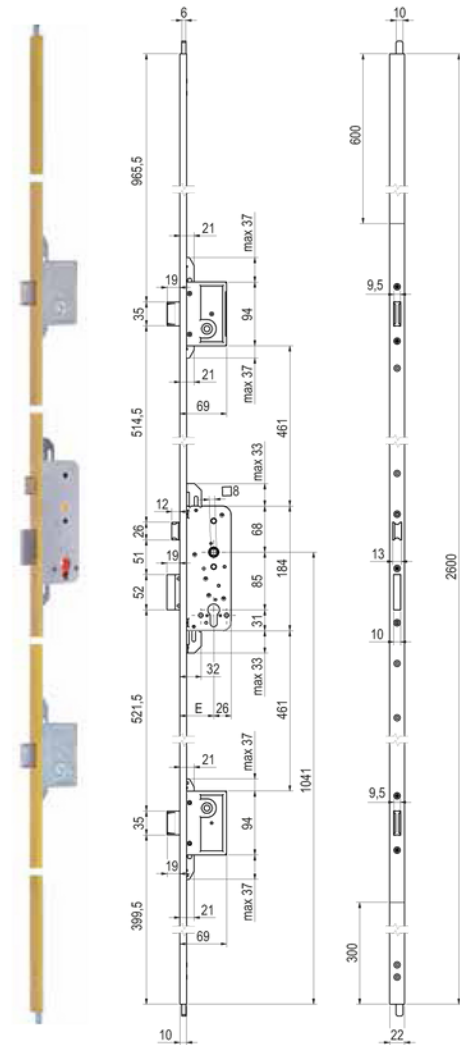

1089

2 mandate
Catenaccio e scrocco
5 punti di chiusura
Asta e catenaccio per chiusura Alto/Basso
Rinvii catenaccio frontali superiore ed inferiore
Azionamento continuo a cilindro

2 Turns
Bolt and Latch
5 Locking points
Top and bottom bolt
Upper and Lower frontal dead bolts
Permanently engaged cylinder drive

DOTAZIONE

- 1 pozzetto in acciaio zincato per chiusura inferiore Art. 78
- 2 contropiastine chiusura superiore in acciaio zincato Art. 71-72
- Viti di montaggio
- CILINDRO NON COMPRESO

ACCESSORIES

- 1 galvanised steel floor socket for bottom locking point Art. 78
- 2 galvanised steel striking plates for top locking points Art. 71-72
- Fixing screws
- CYLINDER NOT INCLUDED

Serie 1080

Serrature multipunto ad ingranaggi
Multipoint locks with gear movement

1089		2 mandate Catenaccio e scrocco 5 punti di chiusura Asta e catenaccio per chiusura Alto/Basso Rinvii catenaccio frontali superiore ed inferiore Azionamento continuo a cilindro						
		2 Turns Bolt and Latch 5 Locking points Top and bottom bolt Upper and Lower frontal dead bolts Permanently engaged cylinder drive						
Code	Finitura							
Code	Finishing		F	E				
01089 50 26	---	2	U 22x10x2600	85	50	5	2000 - 2600	2
01089 60 26	---				60			

*** ATTENTION! STRIKE PLATES SET NOT INCLUDED ***
SPECIFY THE TYPE IN THE ORDER

ACCESSORI A RICHIESTA / ACCESSORIES ON REQUEST

Set Contropiastre ACCIAIO STEEL Strike Plates Set				Set Contropiastre OTTONE BRASS Strike Plates Set			
1089-A	1089-B	1089-C	1089-D	1089-E	1089-F	1089-G	1089-H
1x Art.62 2x Art.79	1x Art.62/BT 2x Art.79/BT	1x Art.60 2x Art.79	1x Art.60/BT 2x Art.79/BT	1x Art.62/OT 2x Art.79/OT	1x Art.62/OTBT 2x Art.79/OTBT	1x Art.60/OT 2x Art.79/OT	1x Art.60/OTBT 2x Art.79/OTBT