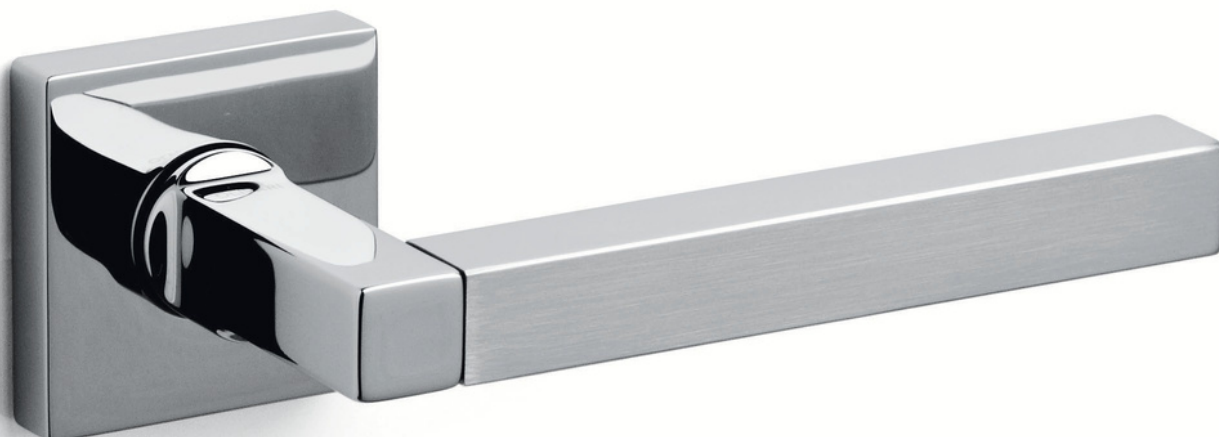

Time Q

Alessandro Mendini 2006

BENZOVILLE
BY UNIQUE INNOVATIONS

M201

C201

K201

ottone/brass

CA cromo lucido-satinato/
chrome bright-satin

IS superinox sat./superstainlesssteel satin

CO cromo satinato/satin chrome

C201

K201

K201P