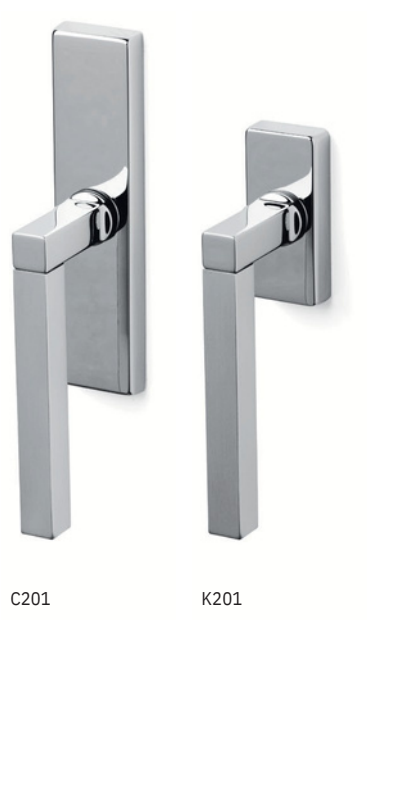

Time Q

Alessandro Mendini 2006

BENZOVILLE
BY UNIQUE INNOVATIONS

M201

C201

K201

ottone/brass

CA cromo lucido-satinato/
chrome bright-satin

IS superinox sat./superstainlesssteel satin

CO cromo satinato/satin chrome

C201

K201

K201P