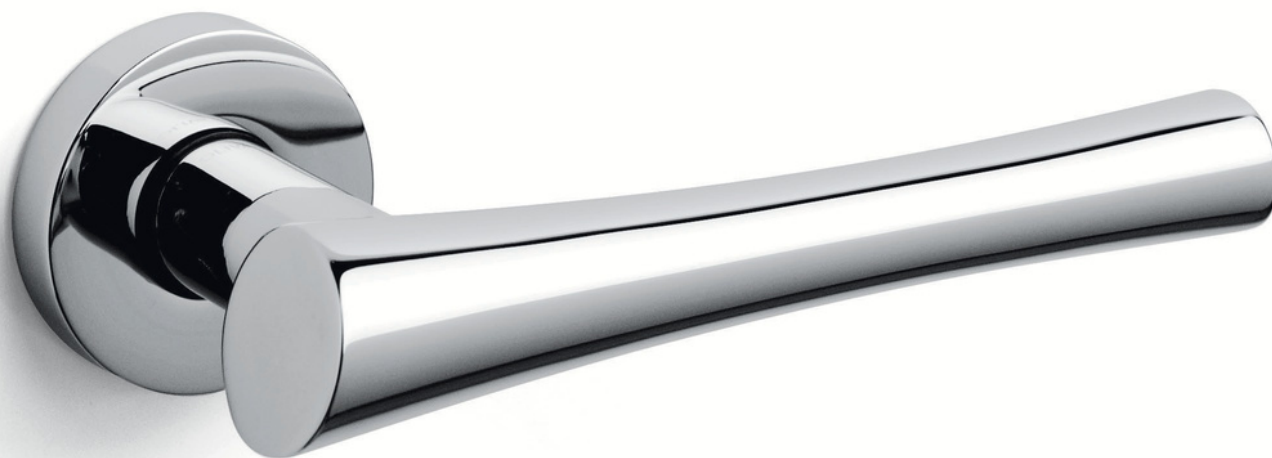

# Sibilla

Vico Magistretti 1992

BENZOVILLE

BY UNIQUE INNOVATIONS

M154

C154

K154

ottone/brass

CR cromo lucido/bright chrome

CO cromo satinato/satin chrome