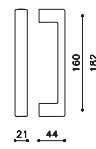

**ottone/brass**

- CR Cromo lucido/Bright chrome
- C Cromo satinato/Satin chrome
- O Cromo lucido-satinato/  
CA Chrome bright-satin
- SuperOro lucido/SuperGold bright
- ZL SuperOro lucido-satinato/  
Z SuperGold bright-satin
- Z<sup>1</sup> SuperNichel lucido/  
N SuperNichel bright
- N<sup>1</sup> SuperNichel satinato/  
N<sup>S</sup> SuperNichel satin
- N<sup>S</sup> SuperInox satinato/  
IS SuperStainlessSteel satin
- IS SuperRame satinato/  
R SuperCopper satin
- R SuperBronzo satinato/  
D SuperBronze satin
- D SuperAntracite satinato/  
U SuperAnthracite satin

21 44

L195