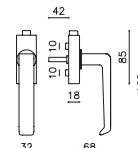

Milano Q

Antonio Citterio 2019

M260B

rosetta bassa/low rosette

C260

K260B

ottone/brass

CR cromo lucido/bright chrome

IS superinox satinato/superstainlesssteel satin

CO cromo satinato/satin chrome

DS superbronzo satinato/superbronze satin

US superantracite sat./superanthracite satin

C260

K260B

K260P