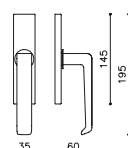

Milano Q

Antonio Citterio 2019

M260B

rosetta bassa/low rosette

C260

K260B

ottone/brass

CR cromo lucido/bright chrome

IS superinox satinato/superstainlesssteel satin

CO cromo satinato/satin chrome

DS superbronzo satinato/superbronze satin

US superantracite sat./superanthracite satin

C260

K260B

K260P