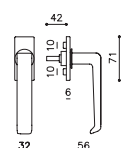

Milano Q

Antonio Citterio 2019

M260B

rosetta bassa/low rosette

C260

K260B

ottone/brass

CR cromo lucido/bright chrome

IS superinox satinato/superstainlesssteel satin

CO cromo satinato/satin chrome

DS superbronzo satinato/superbronze satin

US superantracite sat./superanthracite satin

C260

K260B

K260P