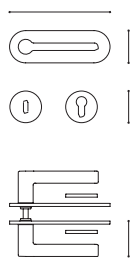

M198B

rosetta bassa/low rosette

C198

K198B

ottone/brass

CR cromo lucido/bright chrome

IS superinox satinato/superstainlesssteel satin

CO cromo satinato/satin chrome

DS superbronzo satinato/superbronze satin

NP nero opaco/matt black

US superantracite satinato/superanthracite satin

M198RB8B
M198RY8B

M198VB8B
M198VY8B

M198PB8B
M198PY8B

C198

K198B