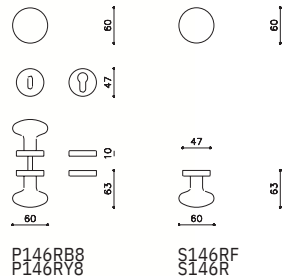

Edison ø 60 Mazza, Gramigna

BENZOVILLE
BY UNIQUE INNOVATIONS

ottone/brass

- CR Cromo lucido/Bright chrome
- C Cromo satinato/Satin chrome
- O SuperOro lucido/SuperGold bright
- ZL SuperOro satinato/SuperGold satin
- NL SuperNichel lucido/SuperNickel bright
- IS SuperInox satinato/SuperStainlessSteel satin
- RS SuperRame satinato/SuperCopper satin
- DS SuperBronzo satinato/SuperBronze satin
- US SuperAntracite satinato/SuperAnthracite satin