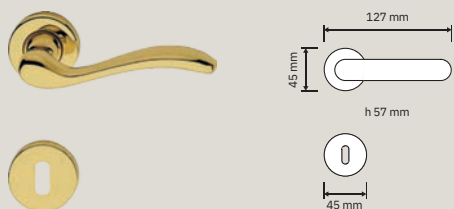

Inspired by the waves and beauty of Lake Garda, it is distinguished by the particular recess of the handgrip that gives it an extremely firm and comfortable grasp.

BENZOVILLE
BY UNIQUE INNOVATIONS

lineacali

Collezione / Collection

530 RB 101
Maniglia con rosetta
art.101 / Door handle
on rose art.101

530 RB 103
Maniglia con rosetta
art.103 / Door handle
on rose art.103

530 PL
Maniglia con placca /
Door handle on plate