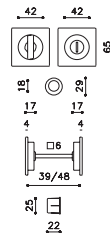

Giotto Q

Nicola Novelletto

ottone/brass

- CR Cromo lucido /Bright chrome
- CA Cromo lucido-satinato/
Chrome bright-satin
- CC Cromo satinato/Satin chrome
- NP Nero opaco/Matt black
- NS SuperOro lucido/SuperGold bright
- ZL SuperOro lucido-satinato/
Z SuperGold bright-satin
- TS SuperOro satinato/SuperGold satin
- NS SuperNichel lucido/
NS SuperNichel bright
- NS SuperNichel satinato/
NS SuperNichel satin
- IS SuperInox satinato/
IS SuperStainlessSteel satin
- RS SuperRame satinato/
RS SuperCopper satin
- DS SuperBronzo satinato/
DS SuperBronze satin
- US SuperAntracite satinato/
US SuperAnthracite satin