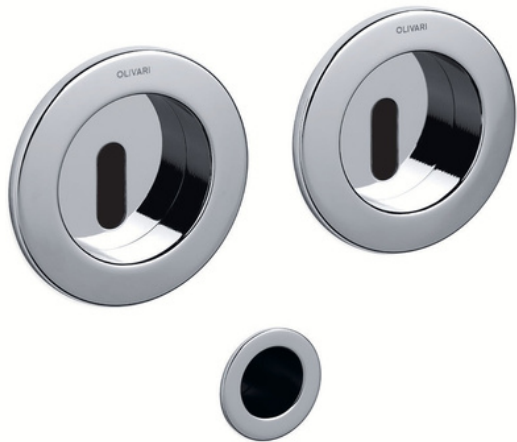

## ottone/brass

CFromo lucido /Bright chrome

CAcromo lucido-satinato/  
Chrome bright-satin

C Cromo satinato/Satin chrome

O SuperOro lucido/SuperGold bright

ZL SuperNichel lucido/

SuperNickel bright

N SuperInox satinato/

ISuperStainlessSteel satin

D125

**BENZOVILLE**  
BY UNIQUE INNOVATIONS

**OLIVARI**