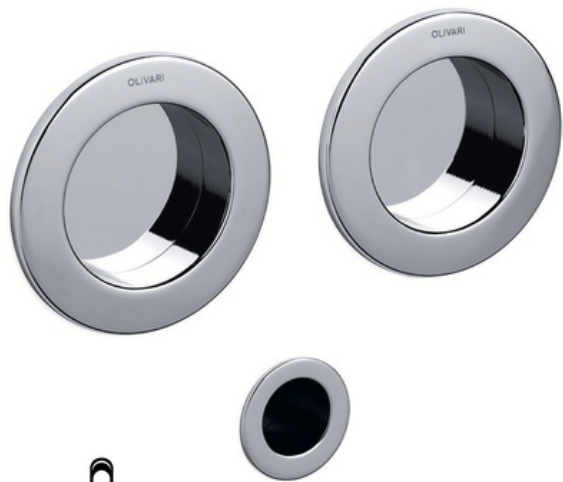

Giotto Nicola Novelletto

BENZOVILLE
BY UNIQUE INNOVATIONS

ottone/brass

CFCromo lucido /Bright chrome

CACromo lucido-satinato/
Chrome bright-satin

C Cromo satinato/Satin chrome

O SuperOro lucido/SuperGold bright

ZL SuperNichel lucido/

N SuperNichel bright

NI SuperInox satinato/

IS SuperStainlessSteel satin

D124

OLIVARI