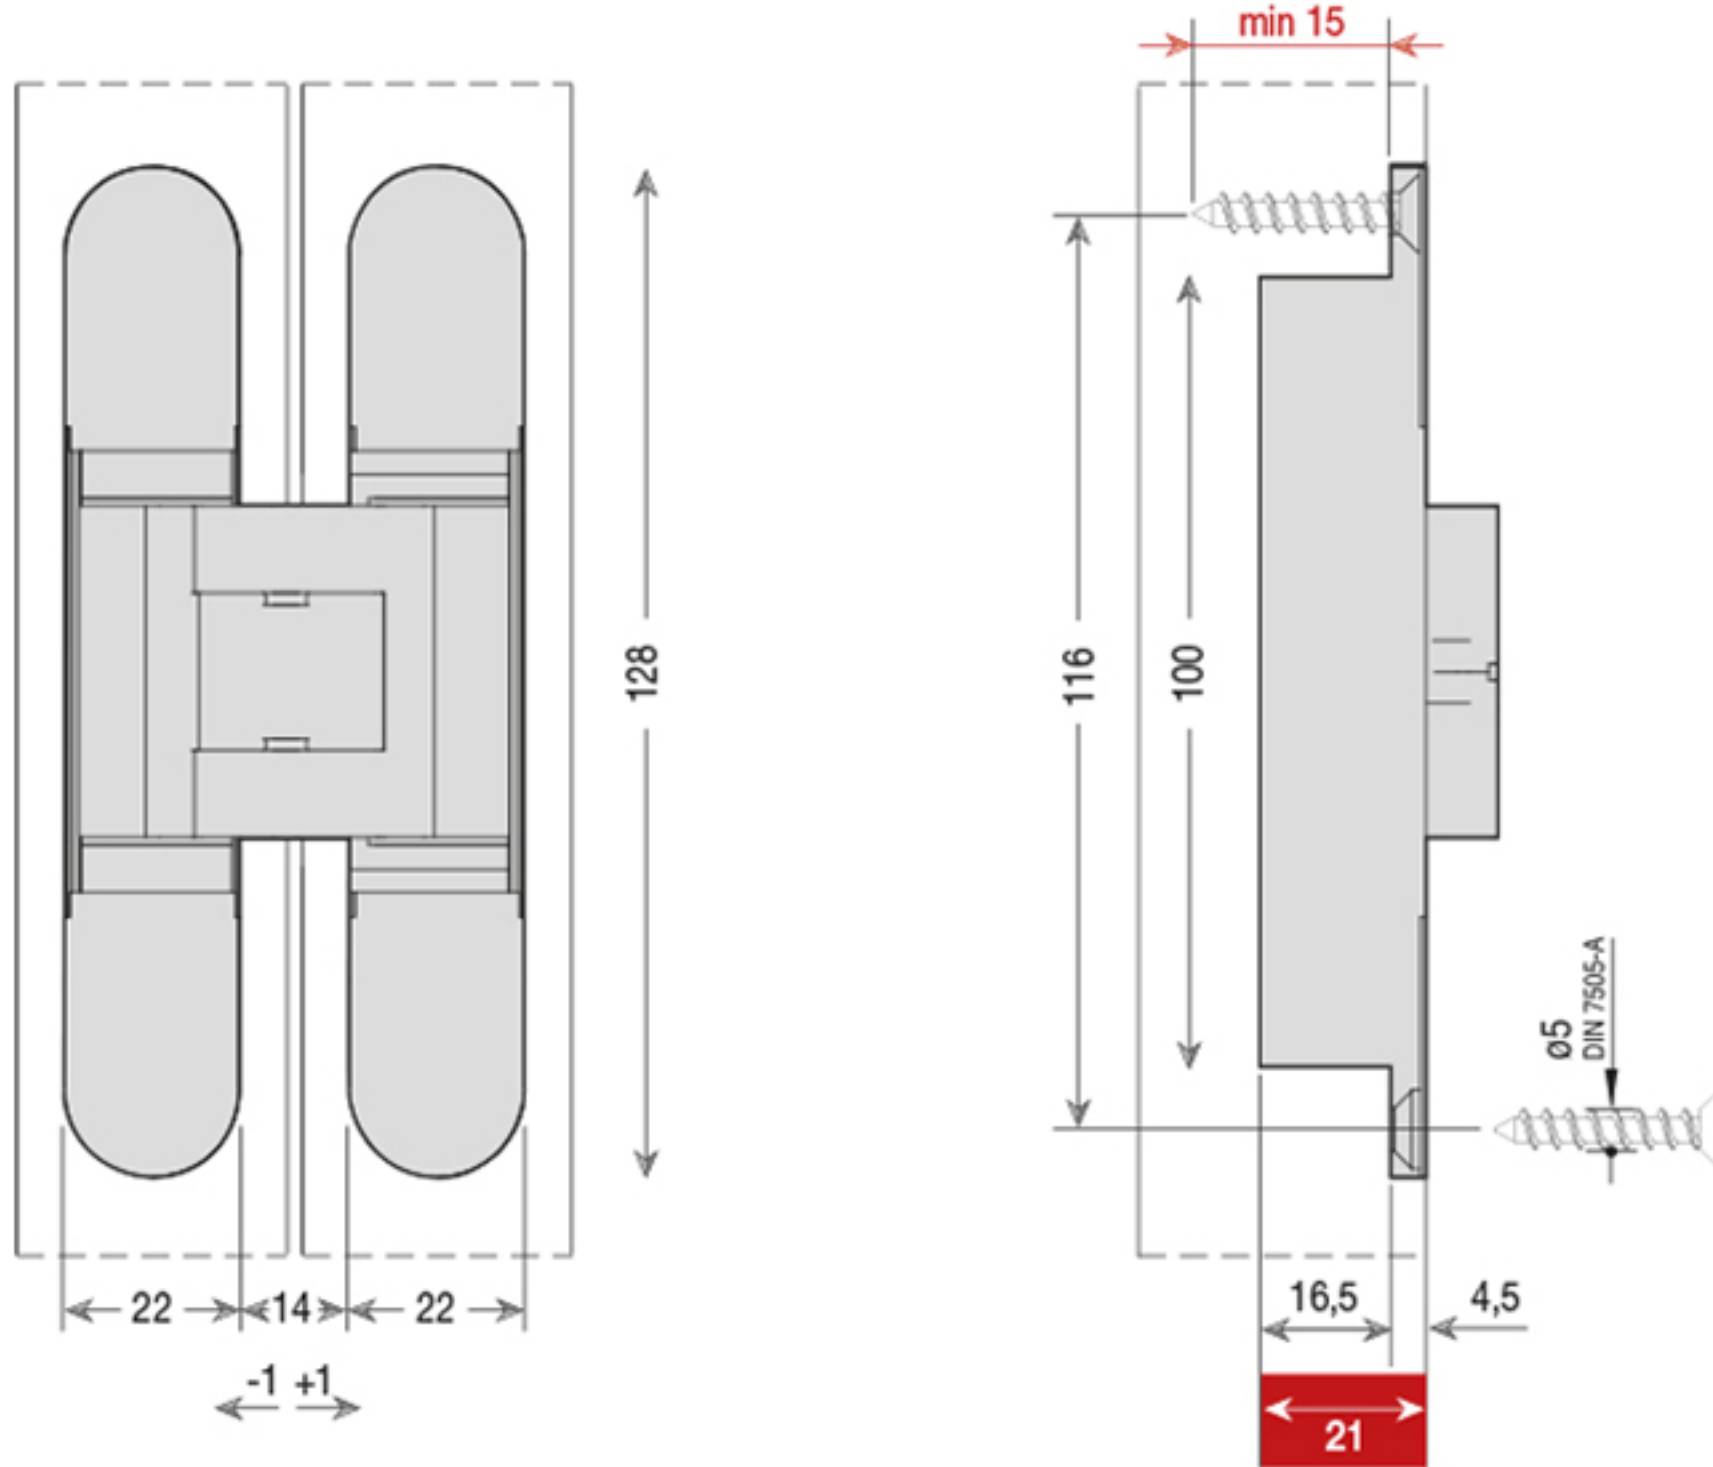

BENZOVILLE
BY UNIQUE INNOVATIONS

Door hinges: concealed hinges 3D - Mod. 1430 | CEAM ITALY