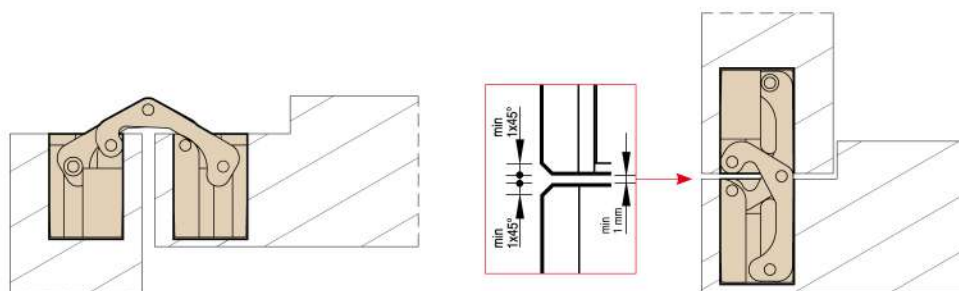

930

mm.95,6x19,6

Invisible hinges for doors

Cod. CI000930 **NIK00**
 Cod. CI000930 **OTT00**
 Cod. CI000930 **NOP00**

MAIN FEATURES:

- Produced in zamak in 3 different finishes
- Suitable for doors of 26 mm min. thickness
- Total length 95,6 mm
- Depth 27,6 mm
- Load capacity up to 60 kg
- Slot symmetry

Misure della cava
 Slot measurement
 Medidas de corte

Reversibile per porte da 26 mm a 30 mm di spessore
 Reversible for doors from 26 mm to 30 mm thick
 Reversible para puertas de 26 mm hasta 30 mm de espesor

Sezione porta
 Door cross-section
 Sección de puerta

CAPACITY DOORS
 Width up to 850 mm
 Alte fino a 2100 mm
 A - 2 hinges kg 40
 B - 3 hinges kg 60
 More than 2100 mm high
 C - 4 hinges kg 60