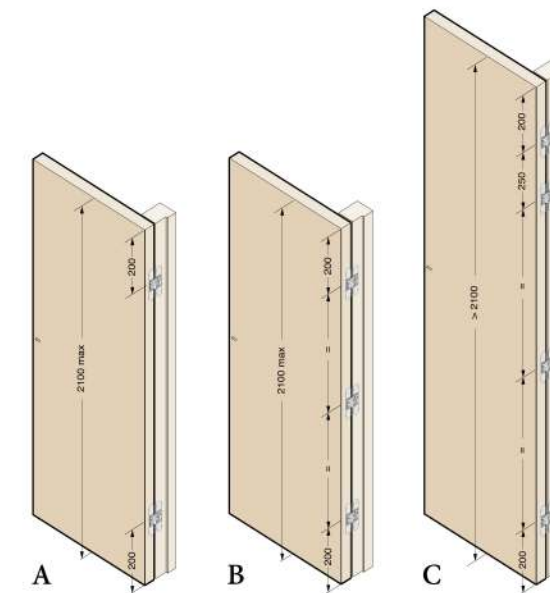

930

mm.95,6x19,6

Invisible hinges for doors

Cod. CI000930 **NIK00**
 Cod. CI000930 **OTT00**
 Cod. CI000930 **NOP00**

MAIN FEATURES:

- Produced in zamak in 3 different finishes
- Suitable for doors of 26 mm min. thickness
- Total length 95,6 mm
- Depth 27,6 mm
- Load capacity up to 60 kg
- Slot symmetry

Misure della cava
 Slot measurement
 Medidas de corte

Reversibile per porte da 26 mm a 30 mm di spessore
 Reversible for doors from 26 mm to 30 mm thick
 Reversible para puertas de 26 mm hasta 30 mm de espesor

Sezione porta
 Door cross-section
 Sección de puerta

CAPACITY DOORS
 Width up to 850 mm
 Alte fino a 2100 mm
 A - 2 hinges kg 40
 B - 3 hinges kg 60
 More than 2100 mm high
 C - 4 hinges kg 60