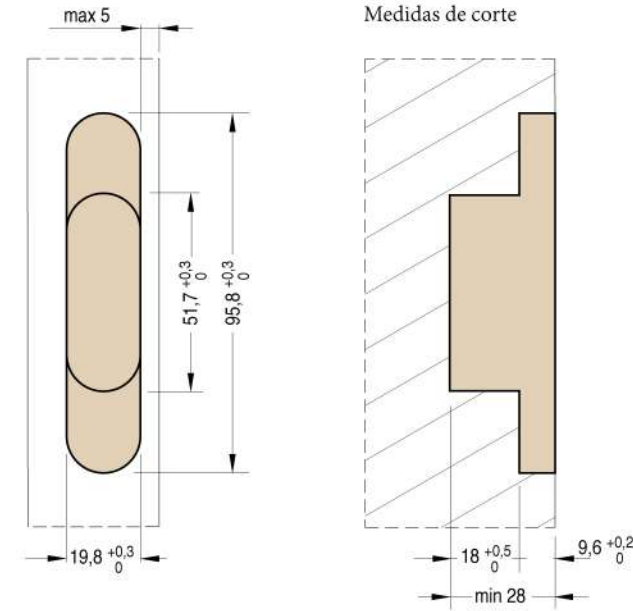

930

mm.95,6x19,6

Invisible hinges for doors

Cod. CI000930 **NIK00**
 Cod. CI000930 **OTT00**
 Cod. CI000930 **NOP00**

MAIN FEATURES:

- Produced in zamak in 3 different finishes
- Suitable for doors of 26 mm min. thickness
- Total length 95,6 mm
- Depth 27,6 mm
- Load capacity up to 60 kg
- Slot symmetry

Misure della cava
 Slot measurement
 Medidas de corte

Reversibile per porte da 26 mm a 30 mm di spessore
 Reversible for doors from 26 mm to 30 mm thick
 Reversible para puertas de 26 mm hasta 30 mm de espesor

Sezione porta
 Door cross-section
 Sección de puerta

CAPACITY DOORS
 Width up to 850 mm
 Alte fino a 2100 mm
 A - 2 hinges kg 40
 B - 3 hinges kg 60
 More than 2100 mm high
 C - 4 hinges kg 60