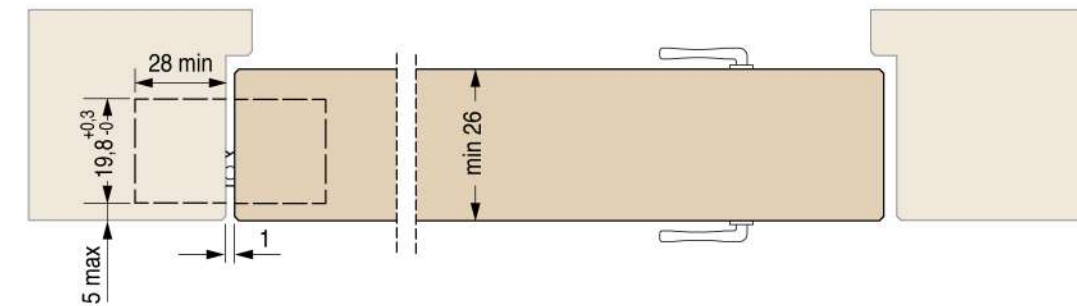

930

mm.95,6x19,6

Invisible hinges for doors

Cod. CI000930 **NIK00**
 Cod. CI000930 **OTT00**
 Cod. CI000930 **NOP00**

MAIN FEATURES:

- Produced in zamak in 3 different finishes
- Suitable for doors of 26 mm min. thickness
- Total length 95,6 mm
- Depth 27,6 mm
- Load capacity up to 60 kg
- Slot symmetry

Misure della cava
 Slot measurement
 Medidas de corte

Reversibile per porte da 26 mm a 30 mm di spessore
 Reversible for doors from 26 mm to 30 mm thick
 Reversible para puertas de 26 mm hasta 30 mm de espesor

Sezione porta
 Door cross-section
 Sección de puerta

CAPACITY DOORS
 Width up to 850 mm
 Alte fino a 2100 mm
 A - 2 hinges kg 40
 B - 3 hinges kg 60
 More than 2100 mm high
 C - 4 hinges kg 60