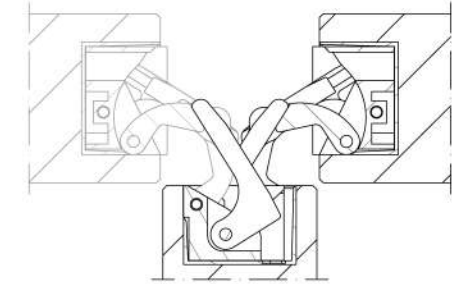

930

mm.95,6x19,6

Invisible hinges for doors

Cod. CI000930 **NIK00**
 Cod. CI000930 **OTT00**
 Cod. CI000930 **NOP00**

MAIN FEATURES:

- Produced in zamak in 3 different finishes
- Suitable for doors of 26 mm min. thickness
- Total length 95,6 mm
- Depth 27,6 mm
- Load capacity up to 60 kg
- Slot symmetry

Misure della cava
 Slot measurement
 Medidas de corte

Reversibile per porte da 26 mm a 30 mm di spessore
 Reversible for doors from 26 mm to 30 mm thick
 Reversible para puertas de 26 mm hasta 30 mm de espesor

Sezione porta
 Door cross-section
 Sección de puerta

CAPACITY DOORS
 Width up to 850 mm
 Alte fino a 2100 mm
 A - 2 hinges kg 40
 B - 3 hinges kg 60
 More than 2100 mm high
 C - 4 hinges kg 60