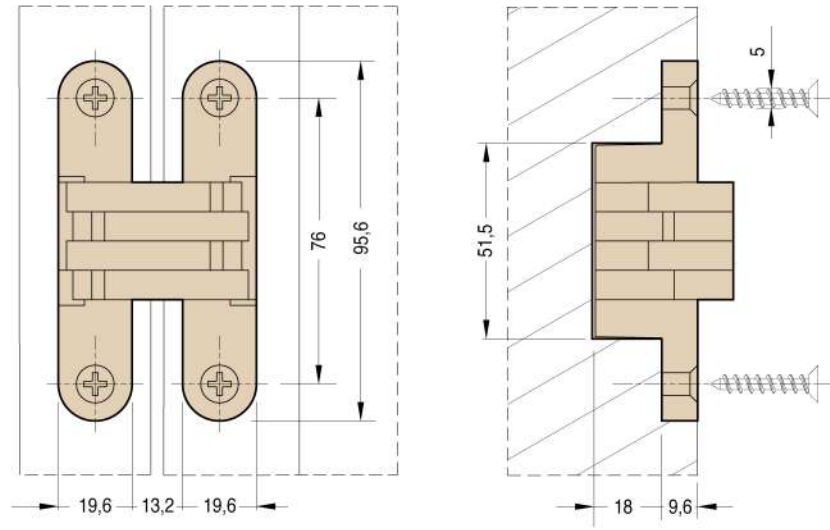

930

mm.95,6x19,6

Invisible hinges for doors

Cod. CI000930 **NIK00**
 Cod. CI000930 **OTT00**
 Cod. CI000930 **NOP00**

MAIN FEATURES:

- Produced in zamak in 3 different finishes
- Suitable for doors of 26 mm min. thickness
- Total length 95,6 mm
- Depth 27,6 mm
- Load capacity up to 60 kg
- Slot symmetry

Misure della cava
 Slot measurement
 Medidas de corte

Reversibile per porte da 26 mm a 30 mm di spessore
 Reversible for doors from 26 mm to 30 mm thick
 Reversible para puertas de 26 mm hasta 30 mm de espesor

Sezione porta
 Door cross-section
 Sección de puerta

CAPACITY DOORS
 Width up to 850 mm
 Alte fino a 2100 mm
 A - 2 hinges kg 40
 B - 3 hinges kg 60
 More than 2100 mm high
 C - 4 hinges kg 60