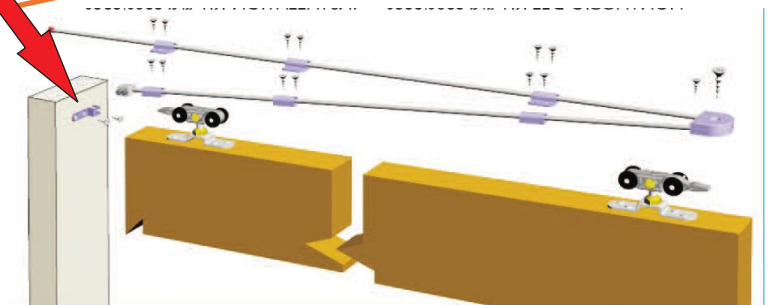

## Optional Fitting

MAX  
80Kg.

### Automatic Self Close System

**Item Code**

10159

**Description**

Guarniture for Automatic Slowed System  
Load Capacity - 80Kg.  
**MRP :7706/Kit**

Automatic closing system for sliding doors  
inside or outside to the wall.