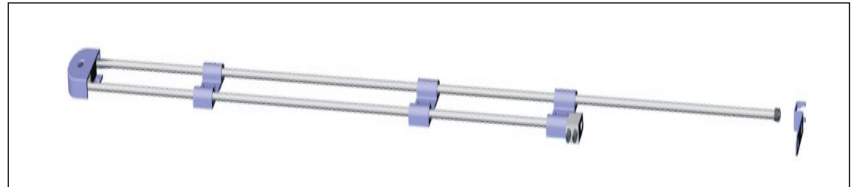

## Optional Fitting

MAX  
80Kg.

### Automatic Self Close System

**Item Code**

10159

**Description**

Guarniture for Automatic Slowed System  
Load Capacity - 80Kg.  
**MRP :7706/Kit**

Automatic closing system for sliding doors  
inside or outside to the wall.