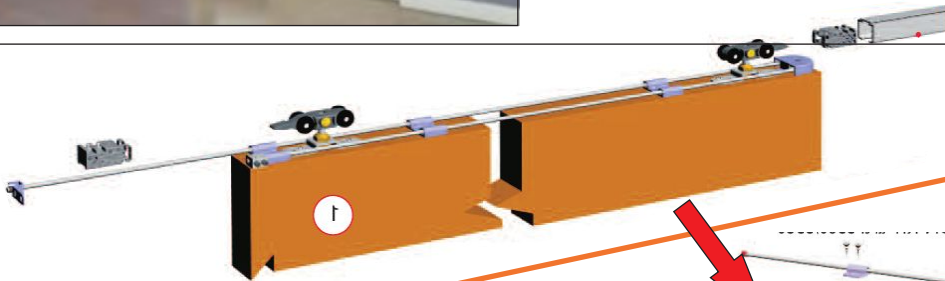

## Optional Fitting

MAX  
80Kg.

### Automatic Self Close System

**Item Code**

10159

**Description**

Guarniture for Automatic Slowed System  
Load Capacity - 80Kg.  
**MRP :7706/Kit**

Automatic closing system for sliding doors  
inside or outside to the wall.