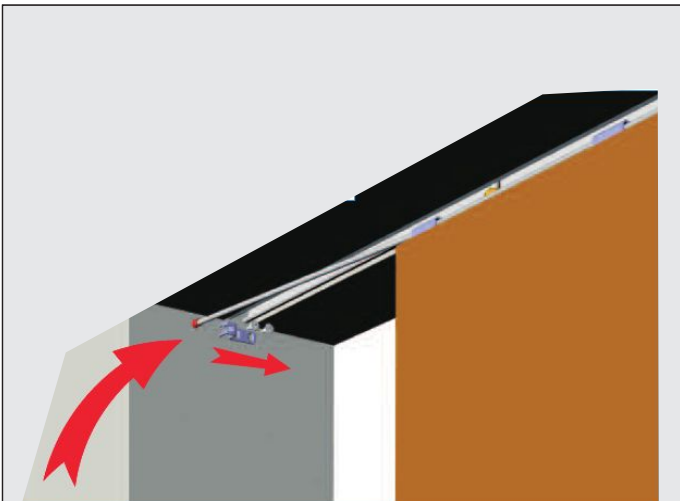

### Automatic Self Close System

**Item Code**

10159

**Description**

Guarniture for Automatic Slowed System  
Load Capacity - 80Kg.  
**MRP :7706/Kit**

Automatic closing system for sliding doors  
inside or outside to the wall.