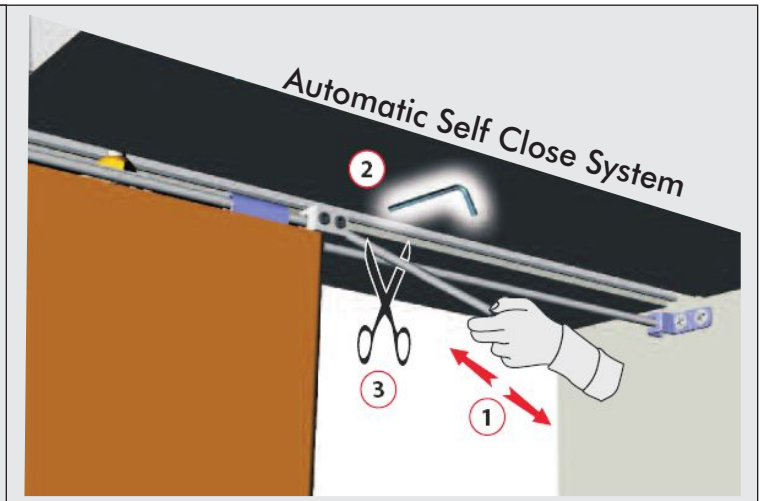

### Automatic Self Close System

**Item Code**

10159

**Description**

Guarniture for Automatic Slowed System  
Load Capacity - 80Kg.  
**MRP :7706/Kit**

Automatic closing system for sliding doors  
inside or outside to the wall.